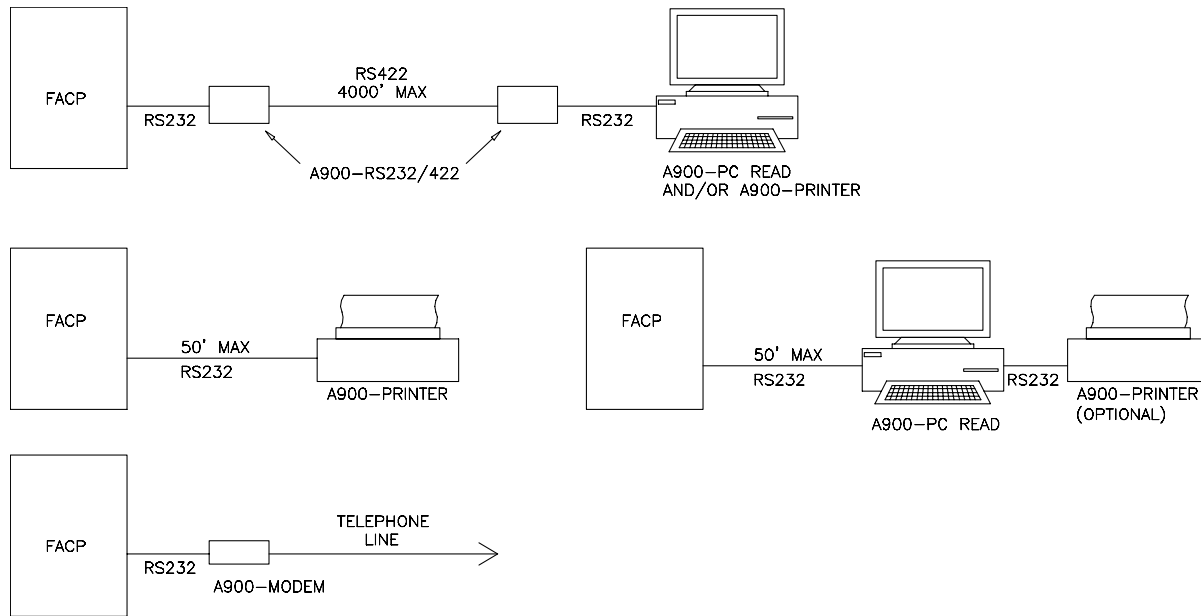

**A900-PRINTER**

**A900-PC-READ**

The NATIONAL TIME 900 Series Remote Ancillary Display and System Printer provides convenient electronic copy and hard copy of the system status. The Remote Ancillary Display (READ) is an IBM compatible PC that connects to the 900 Series Fire Alarm Control Panel via the RS232 port on the A900-COMPUTER module. The A900-PC-READ operates with or without the System Printer connected. The System Printer is an IBM compatible serial printer which provides a hard copy of the system status via the RS232 port on the A900-COMPUTER module or the A900-PC-READ. The Remote Ancillary Display and System Printer are capable of remote distances up to 4000' using RS232 to RS422 converter modules (requires 2 per application). The A900-Modem allows transfer of system configuration from a remote site for field service applications.

## **FEATURES**

- Remote Status Display Center
- Hard Copy of System Status
- RS232/RS422 Communication
- Remote Connection via Modem
- U.L. Listed

# Specifications

- Power:** 120VAC @ 60Hz
- Communication:** RS232 (Standard Interface)  
RS422 (Optional Interface via A900-RS232/422 Converter)
- Personal Computer:** IBM Compatible PC with Color Monitor
- Printer:** IBM Compatible Serial Printer

# Ordering Information

Part No.	Description
A900-PC-READ	Remote Ancillary Display (EDP Listed)
A900-PRINTER	System Printer with RS232 Serial Interface (EDP Listed)
A900-MODEM	RS232 Modem Connection (EDP Listed)
A900-RS232/422	RS232 to RS422 Converter